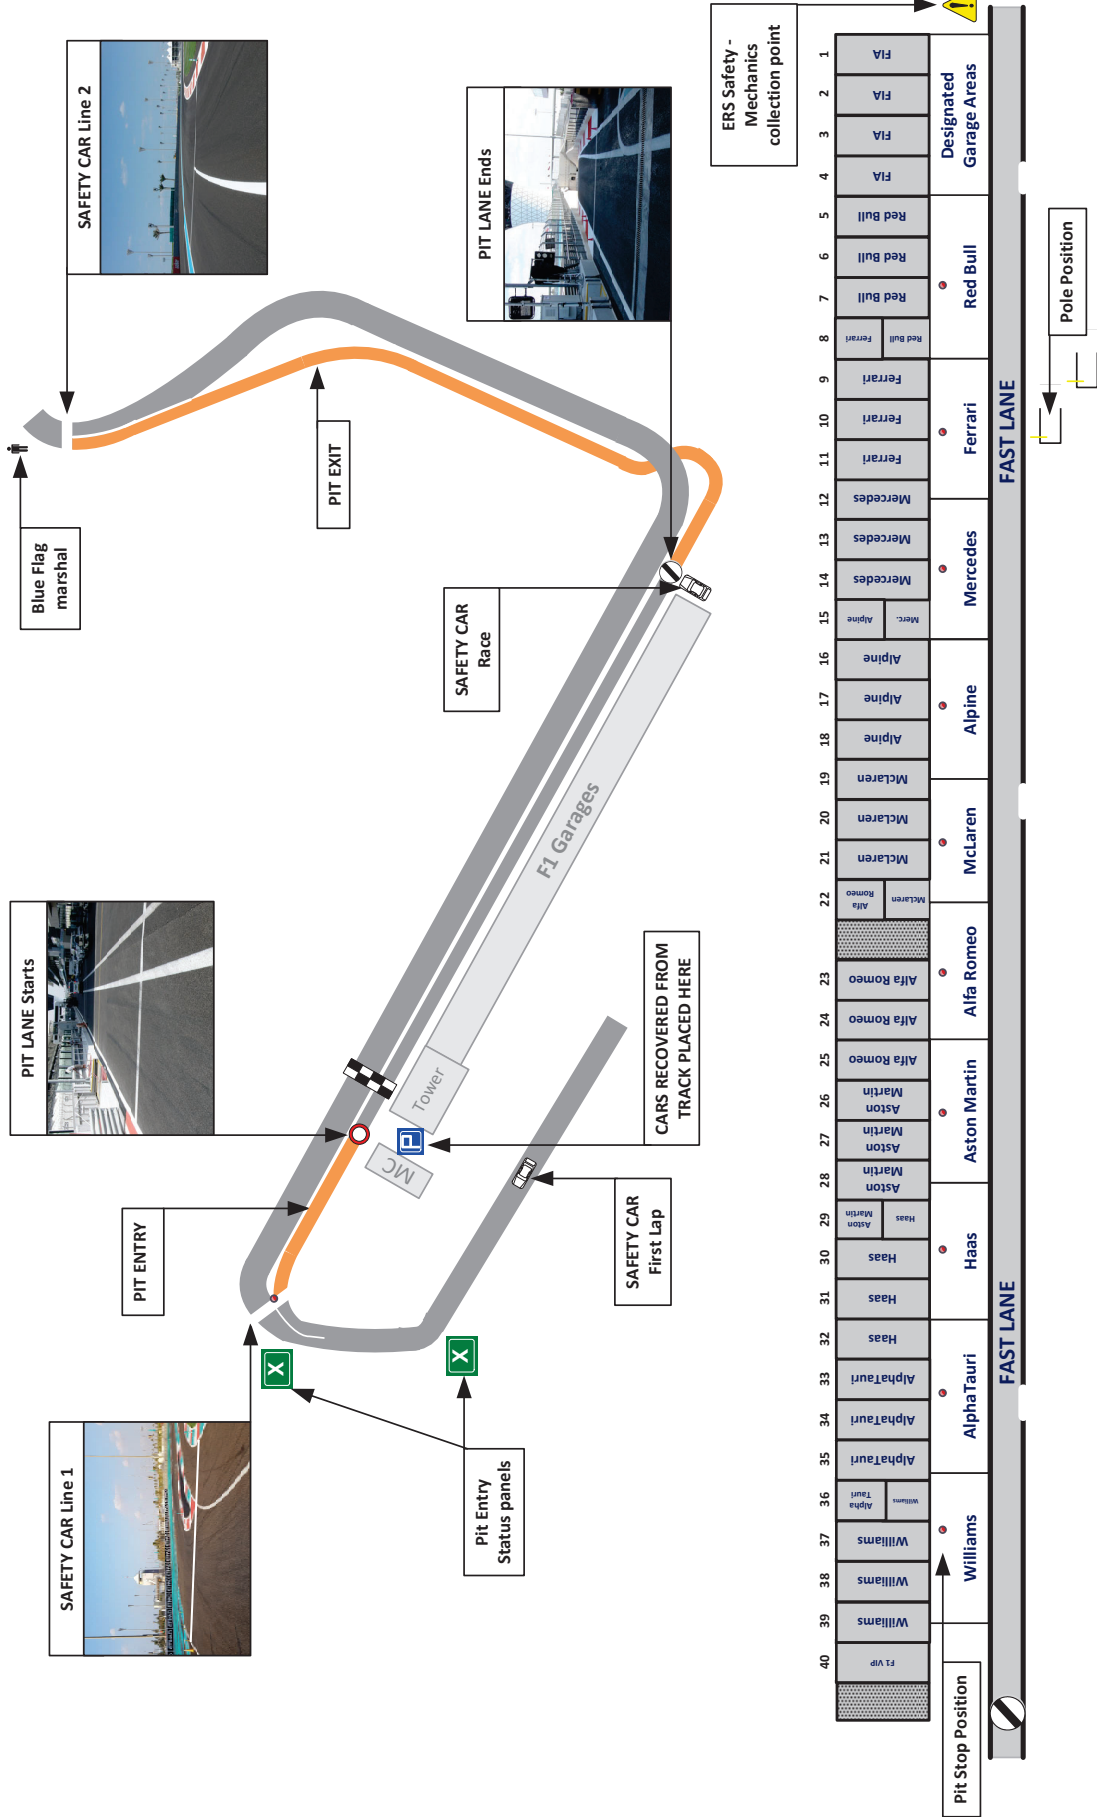

Description Circuit Map, Pit Lane Drawing and Red Zone

Enclosed ARE DOC 3 - Circuit Map Pit Lane and Red Zone.pdf

Niels Wittich

The FIA Formula One Race Director

FORMULA 1 ETIHAD AIRWAYS ABU DHABI GRAND PRIX 2023 - Yas Island

Circuit Map

- Start Line
- Control Line
- S1** Sector 1 [205m before Turn 5]
- S2** Sector 2 [100m before Turn 9]
- T** Speed Trap [150m before Turn 6]
- DRS Detection 1** [250m before Turn 5]
- DRS Activation 1** [210m after Turn 5]
- DRS Detection 2** [50m after Turn 7]
- DRS Activation 2** [165m after Turn 7]
- 16** Corner Numbers
- M22** Marshal Post
- 22** FIA Marshal Light Number & Location

Circuit Centreline Length = 5.281km

Pit Stop Position		Pole Position	
40	F1 VIP	39	Williams
38	Williams	37	Williams
36	Williams	36	Williams
35	AlphaTauri	35	AlphaTauri
34	AlphaTauri	34	AlphaTauri
33	AlphaTauri	33	AlphaTauri
32	Haas	32	Haas
31	Haas	31	Haas
30	Haas	30	Haas
29	Haas	29	Haas
28	Aston Martin	28	Aston Martin
27	Aston Martin	27	Aston Martin
26	Aston Martin	26	Aston Martin
25	Alfa Romeo	25	Alfa Romeo
24	Alfa Romeo	24	Alfa Romeo
23	Alfa Romeo	23	Alfa Romeo
22	Alfa Romeo	22	Alfa Romeo
21	McLaren	21	McLaren
20	McLaren	20	McLaren
19	McLaren	19	McLaren
18	Alpine	18	Alpine
17	Alpine	17	Alpine
16	Alpine	16	Alpine
15	Alpine	15	Alpine
14	Mercedes	14	Mercedes
13	Mercedes	13	Mercedes
12	Mercedes	12	Mercedes
11	Ferrari	11	Ferrari
10	Ferrari	10	Ferrari
9	Ferrari	9	Ferrari
8	Ferrari	8	Ferrari
7	Red Bull	7	Red Bull
6	Red Bull	6	Red Bull
5	Red Bull	5	Red Bull
4	FIA	4	FIA
3	FIA	3	FIA
2	FIA	2	FIA
1	FIA	1	FIA

 YAS MARINA CIRCUIT Yas Marina Circuit		ROUND 23 NOV 24-26