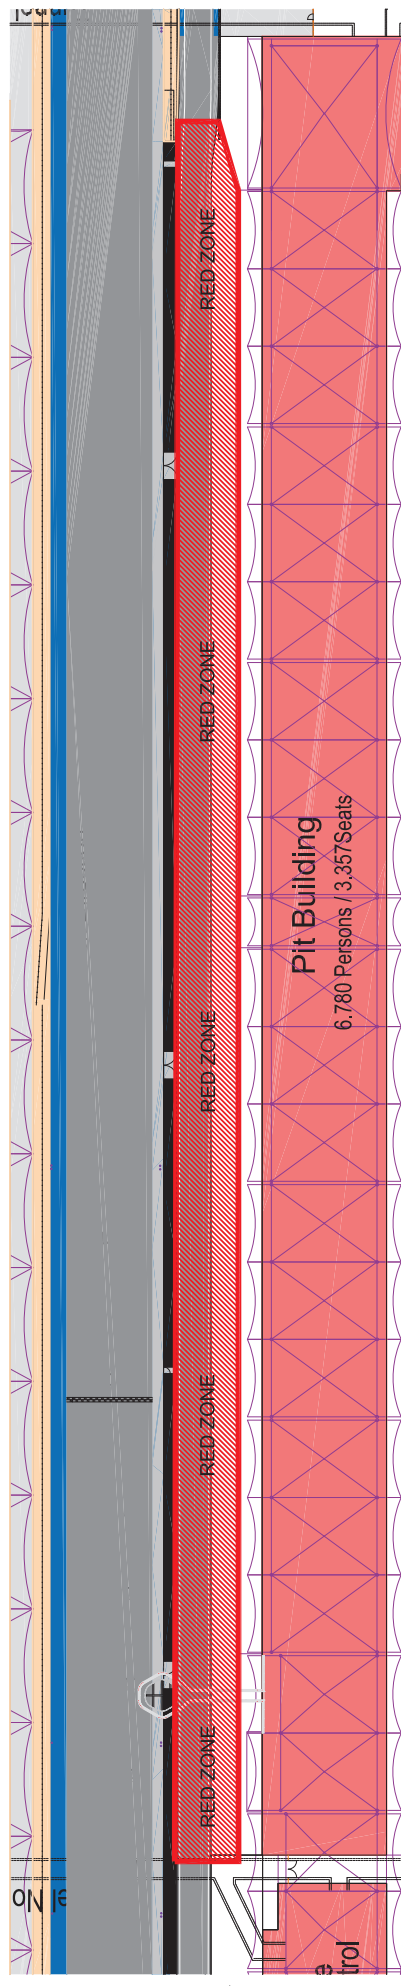

Description Circuit Map, Pit Lane Drawing and Red Zone

Enclosed ARE DOC 3 - Circuit Map Pit Lane and Red Zone.pdf

Niels Wittich

The FIA Formula One Race Director

FORMULA 1 ETIHAD AIRWAYS ABU DHABI GRAND PRIX 2023 - Yas Island

Circuit Map

- Start Line
- Control Line
- S1** Sector 1 [205m before Turn 5]
- S2** Sector 2 [100m before Turn 9]
- T** Speed Trap [150m before Turn 6]
- DRS Detection 1** [250m before Turn 5]
- DRS Activation 1** [210m after Turn 5]
- DRS Detection 2** [50m after Turn 7]
- DRS Activation 2** [165m after Turn 7]
- 16** Corner Numbers
- M22** Marshal Post
- 22** FIA Marshal Light Number & Location

Circuit Centreline Length = 5.281km

Pit Stop Position		Pole Position	
40	F1 VIP	39	Williams
38	Williams	37	Williams
36	Williams	36	Williams
35	AlphaTauri	35	AlphaTauri
34	AlphaTauri	34	AlphaTauri
33	AlphaTauri	33	AlphaTauri
32	Haas	32	Haas
31	Haas	31	Haas
30	Haas	30	Haas
29	Haas	29	Haas
28	Aston Martin	28	Aston Martin
27	Aston Martin	27	Aston Martin
26	Aston Martin	26	Aston Martin
25	Alfa Romeo	25	Alfa Romeo
24	Alfa Romeo	24	Alfa Romeo
23	Alfa Romeo	23	Alfa Romeo
22	Alfa Romeo	22	Alfa Romeo
21	McLaren	21	McLaren
20	McLaren	20	McLaren
19	McLaren	19	McLaren
18	Alpine	18	Alpine
17	Alpine	17	Alpine
16	Alpine	16	Alpine
15	Alpine	15	Alpine
14	Mercedes	14	Mercedes
13	Mercedes	13	Mercedes
12	Mercedes	12	Mercedes
11	Ferrari	11	Ferrari
10	Ferrari	10	Ferrari
9	Ferrari	9	Ferrari
8	Ferrari	8	Ferrari
7	Red Bull	7	Red Bull
6	Red Bull	6	Red Bull
5	Red Bull	5	Red Bull
4	FIA	4	FIA
3	FIA	3	FIA
2	FIA	2	FIA
1	FIA	1	FIA

Event Title		Drawing Title	
FORMULA 1 ETIHAD AIRWAYS		MEDIA REDZONE	
ABU DHABI GRAND PRIX 2023		Drawing Number	
Yas Marina Circuit		UA...DRAWING12023\ABU_DHABI_REDZONE.23	
YAS ISLAND - ABU DHABI		Drawn	
		Date	
		13/11/2023	
		Scale	
		N.T.S	
		Rev	