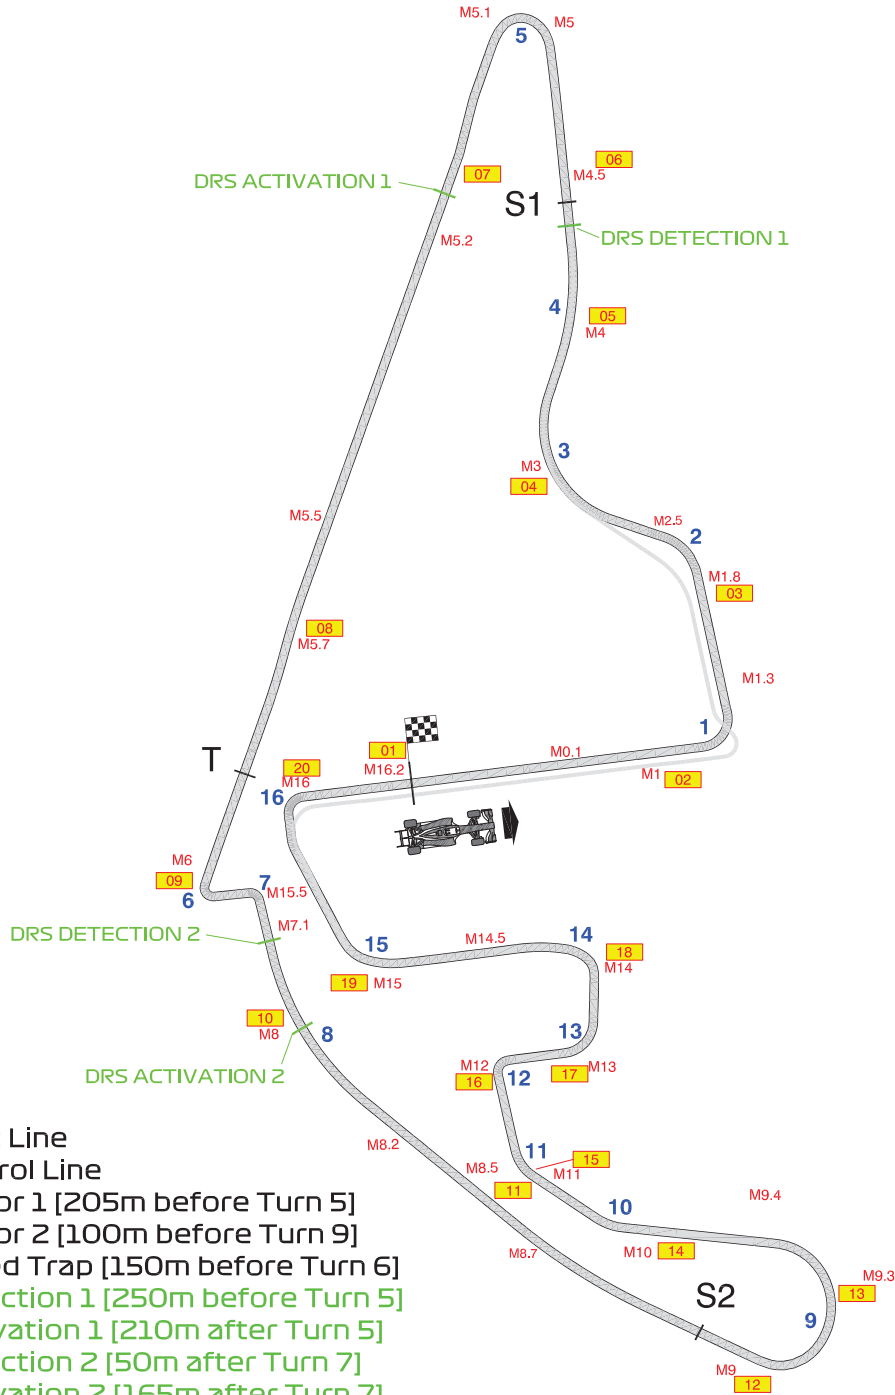

Description Circuit Map, Pit Lane Drawing and Red Zone

Enclosed ARE DOC 3 - Circuit Map Pit Lane and Red Zone.pdf

Niels Wittich

The FIA Formula One Race Director

FORMULA 1 ETIHAD AIRWAYS ABU DHABI GRAND PRIX 2023 - Yas Island

Circuit Map

- Start Line
- Control Line
- S1** Sector 1 [205m before Turn 5]
- S2** Sector 2 [100m before Turn 9]
- T** Speed Trap [150m before Turn 6]
- DRS Detection 1** [250m before Turn 5]
- DRS Activation 1** [210m after Turn 5]
- DRS Detection 2** [50m after Turn 7]
- DRS Activation 2** [165m after Turn 7]
- 16** Corner Numbers
- M22** Marshal Post
- 22** FIA Marshal Light Number & Location

Circuit Centreline Length = 5.281km

Pit Stop Position		Pole Position	
40	F1 VIP	39	Williams
38	Williams	37	Williams
36	Williams	36	Williams
35	AlphaTauri	35	AlphaTauri
34	AlphaTauri	34	AlphaTauri
33	AlphaTauri	33	AlphaTauri
32	Haas	32	Haas
31	Haas	31	Haas
30	Haas	30	Haas
29	Haas	29	Haas
28	Aston Martin	28	Aston Martin
27	Aston Martin	27	Aston Martin
26	Aston Martin	26	Aston Martin
25	Alfa Romeo	25	Alfa Romeo
24	Alfa Romeo	24	Alfa Romeo
23	Alfa Romeo	23	Alfa Romeo
22	Alfa Romeo	22	Alfa Romeo
21	McLaren	21	McLaren
20	McLaren	20	McLaren
19	McLaren	19	McLaren
18	Alpine	18	Alpine
17	Alpine	17	Alpine
16	Alpine	16	Alpine
15	Alpine	15	Alpine
14	Mercedes	14	Mercedes
13	Mercedes	13	Mercedes
12	Mercedes	12	Mercedes
11	Ferrari	11	Ferrari
10	Ferrari	10	Ferrari
9	Ferrari	9	Ferrari
8	Ferrari	8	Ferrari
7	Red Bull	7	Red Bull
6	Red Bull	6	Red Bull
5	Red Bull	5	Red Bull
4	FIA	4	FIA
3	FIA	3	FIA
2	FIA	2	FIA
1	FIA	1	FIA

 YAS MARINA CIRCUIT Yas Marina Circuit		ROUND 23 NOV 24-26